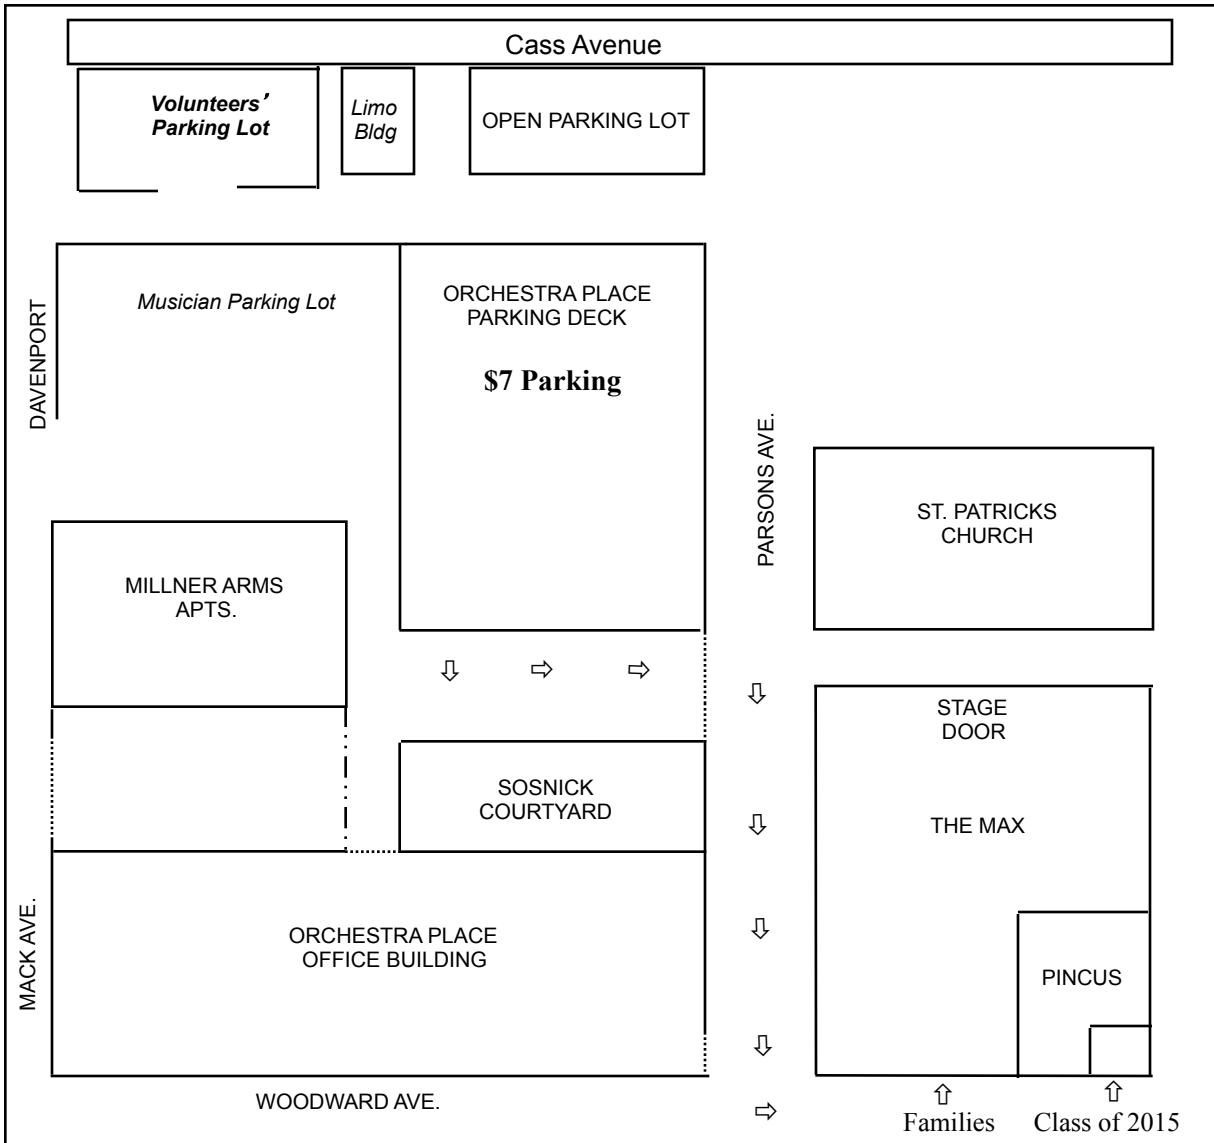

DETROIT SYMPHONY ORCHESTRA
 PARKING MAP FOR HFA:SCS FAMILIES
 AND TICKETED GUESTS

- Parking is available in the Orchestra Place Parking Deck on Parsons. Cost is \$7 – cash only. Please enter Parsons from Cass Avenue to ensure a smooth flow of foot traffic.
- Students must arrive by 4:30pm. Students enter through the Box Office Doors on Woodward Ave. and proceed to The Music Box. Please factor in M1 construction traffic.
- Families and ticketed guests enter through the Orchestra Hall Doors on Woodward Ave. Doors open at 4:30pm. Admission is by ticket only. Ceremony begins at 5:30pm.